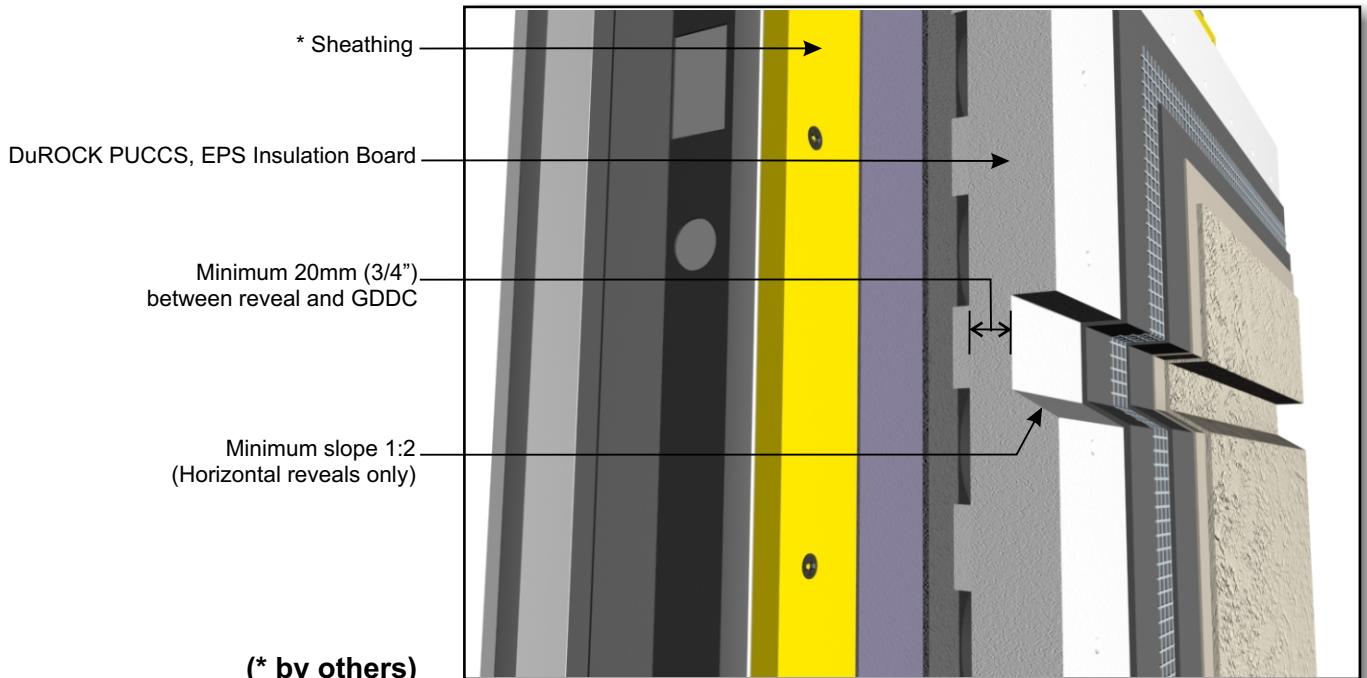

# DuROCK PUCCS EIFS

Exterior Insulation Finish System  
for Commercial and High Rise Construction

**DuROCK**  
 ARCHITECTURAL FINISHING SYSTEMS

**CHRC D15, AESTHETIC REVEAL (TYPE A)**

**CHRC D15-A, AESTHETIC REVEAL (TYPE B)**