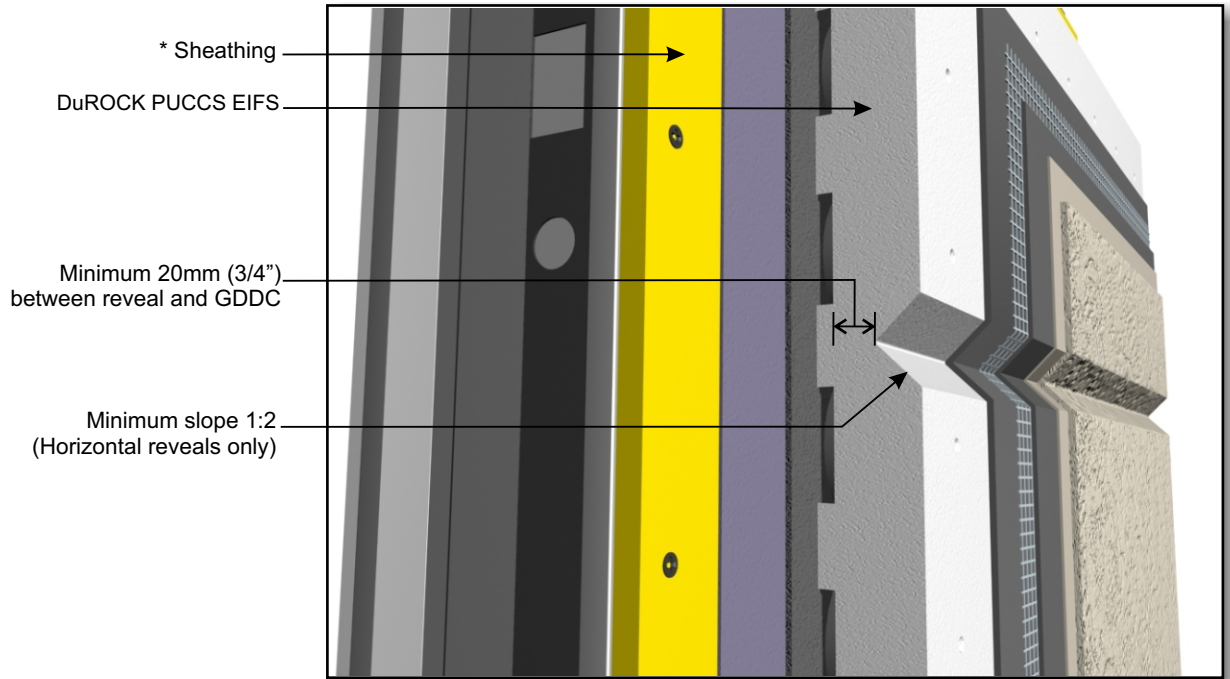

# DuROCK PUCCS EIFS

Exterior Insulation Finish System  
for Commercial and High Rise Construction

**DuROCK**  
 ARCHITECTURAL FINISHING SYSTEMS

**CHRC D15, AESTHETIC REVEAL (TYPE A)**

**CHRC D15-A, AESTHETIC REVEAL (TYPE B)**