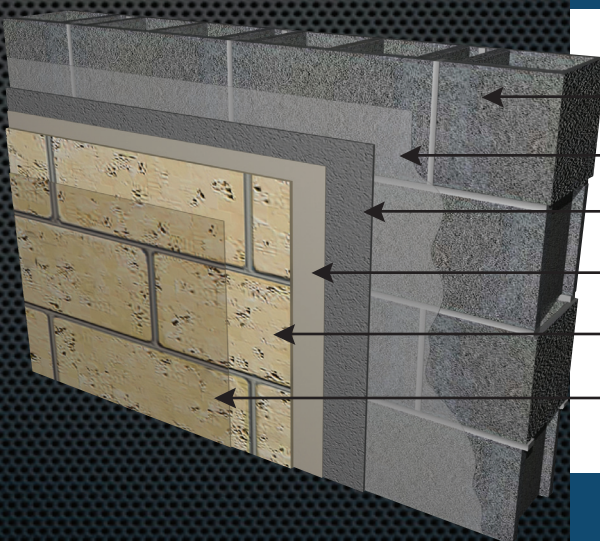

JEWEL STONE

Decorative Overlay System

CONCRETE OVERLAY SYSTEM

- DuROCK Approved Sealer
- Jewel Stone Finish Coat
- Jewel Stone Base Coat
- Jewel Prime Coat
- Concrete Surface

JEWEL STONE OVER CONCRETE FLOOR SURFACE

- DuROCK Approved Sealer
- Jewel Stone Finish Coat
- Jewel Stone Base Coat
- DuROCK Fibre Mesh Embedded in Base Coat
- Existing Tile Floor
- Plywood Substrate

JEWEL STONE FOR EXISTING CERAMIC TILES

- Concrete Block wall
- Jewel Prime Coat
- One-Step Parge
- Jewel Stone Base Coat
- Jewel Stone Finish Coat
- DuROCK Approved Sealer

JEWEL STONE OVER CONCRETE BLOCK WALL