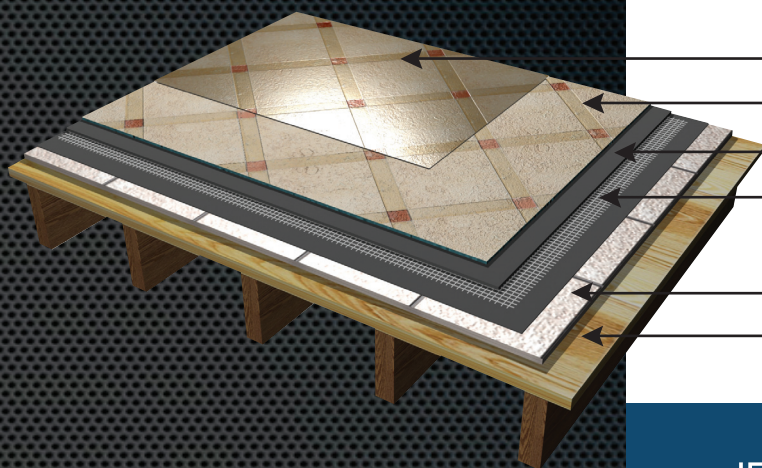

JEWEL STONE

Decorative Overlay System

CONCRETE OVERLAY SYSTEM

- DuROCK Approved Sealer
- Jewel Stone Finish Coat
- Jewel Stone Base Coat
- Jewel Prime Coat
- Concrete Surface

JEWEL STONE OVER CONCRETE FLOOR SURFACE

- DuROCK Approved Sealer
- Jewel Stone Finish Coat
- Jewel Stone Base Coat
- DuROCK Fibre Mesh Embedded in Base Coat
- Existing Tile Floor
- Plywood Substrate

JEWEL STONE FOR EXISTING CERAMIC TILES

- Concrete Block wall
- Jewel Prime Coat
- One-Step Parge
- Jewel Stone Base Coat
- Jewel Stone Finish Coat
- DuROCK Approved Sealer

JEWEL STONE OVER CONCRETE BLOCK WALL