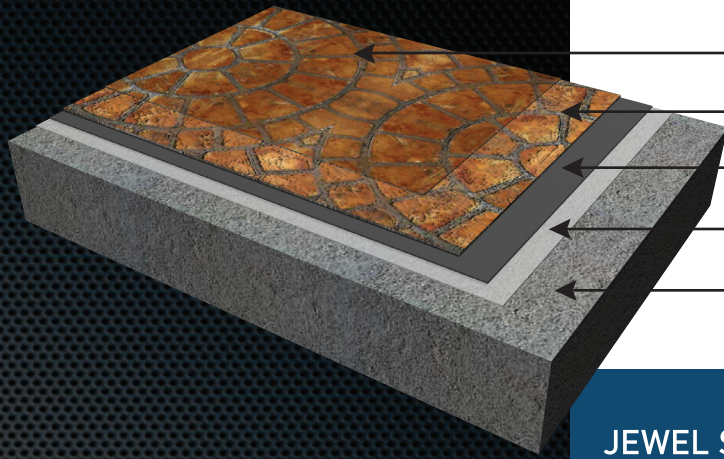

JEWEL STONE

Decorative Overlay System

CONCRETE OVERLAY SYSTEM

- DuROCK Approved Sealer
- Jewel Stone Finish Coat
- Jewel Stone Base Coat
- Jewel Prime Coat
- Concrete Surface

JEWEL STONE OVER CONCRETE FLOOR SURFACE

- DuROCK Approved Sealer
- Jewel Stone Finish Coat
- Jewel Stone Base Coat
- DuROCK Fibre Mesh Embedded in Base Coat
- Existing Tile Floor
- Plywood Substrate

JEWEL STONE FOR EXISTING CERAMIC TILES

- Concrete Block wall
- Jewel Prime Coat
- One-Step Parge
- Jewel Stone Base Coat
- Jewel Stone Finish Coat
- DuROCK Approved Sealer

JEWEL STONE OVER CONCRETE BLOCK WALL