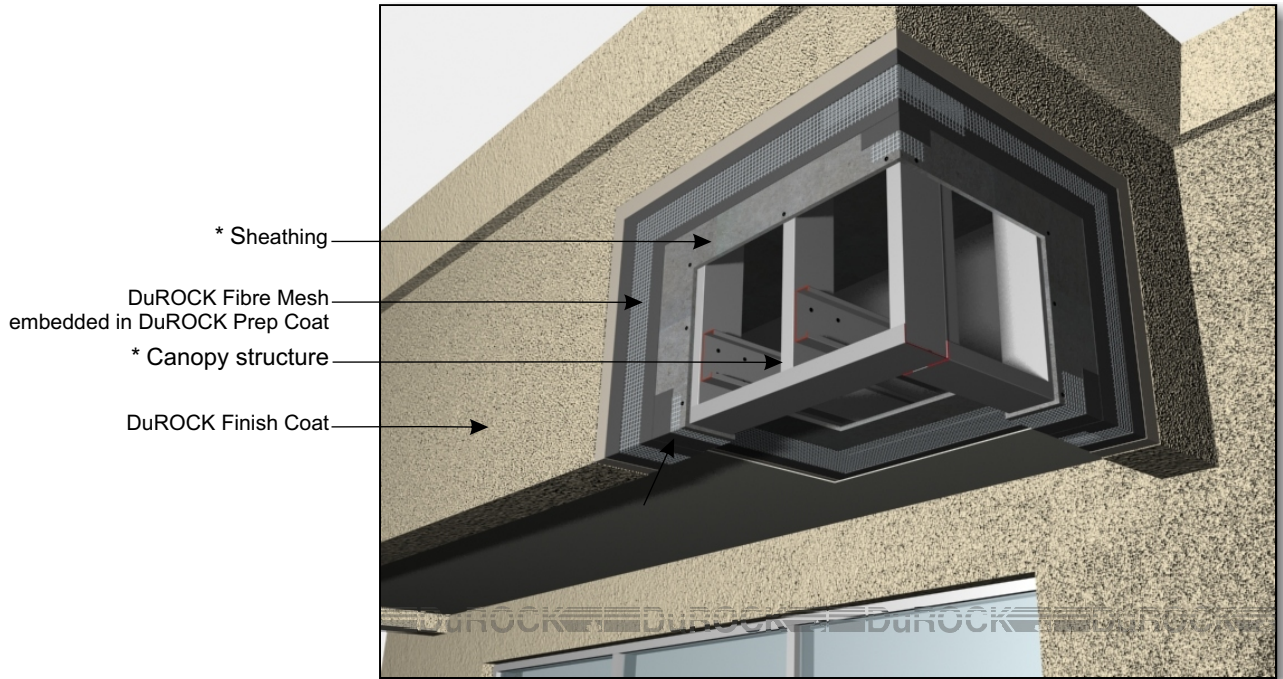

DuROCK DEFS

Direct Applied Exterior Finish System

DuROCK DEFS for Soffits

DEFS (01)
DEFS APPLICATION AT SOFFIT

DuROCK DEFS
Direct-Applied Exterior Finish System

DuROCK
 ARCHITECTURAL FINISHING SYSTEMS

DEFS (02)
DEFS APPLICATION AT CANOPY PROJECTION (VIEW A)

(* by others)

DEFS (02A)
DEFS APPLICATION AT CANOPY PROJECTION (VIEW B)