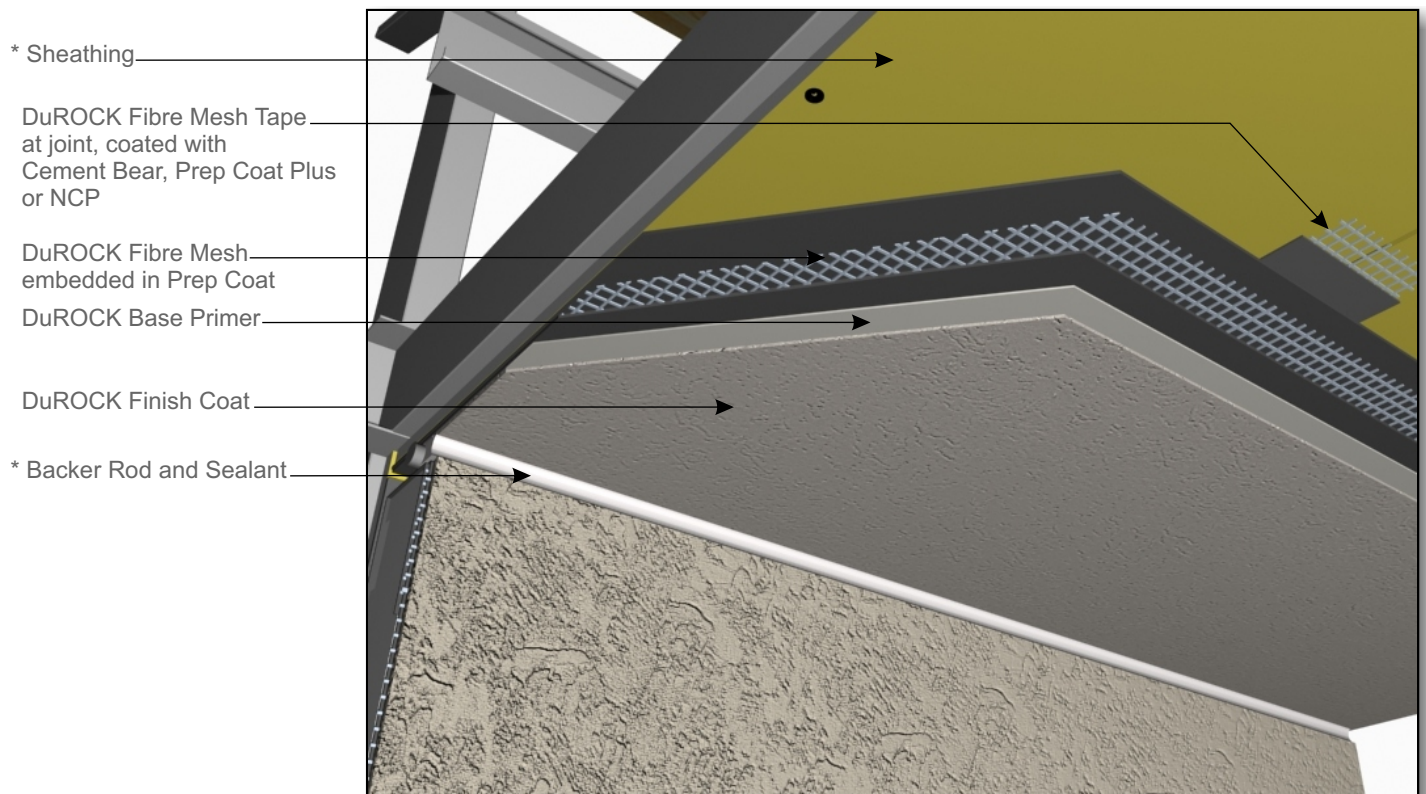

DuROCK DEFS

Direct Applied Exterior Finish System

DuROCK DEFS for Soffits

DEFS (01)
DEFS APPLICATION AT SOFFIT

DuROCK DEFS
Direct-Applied Exterior Finish System

DuROCK
 ARCHITECTURAL FINISHING SYSTEMS

DEFS (02)
DEFS APPLICATION AT CANOPY PROJECTION (VIEW A)

(* by others)

DEFS (02A)
DEFS APPLICATION AT CANOPY PROJECTION (VIEW B)