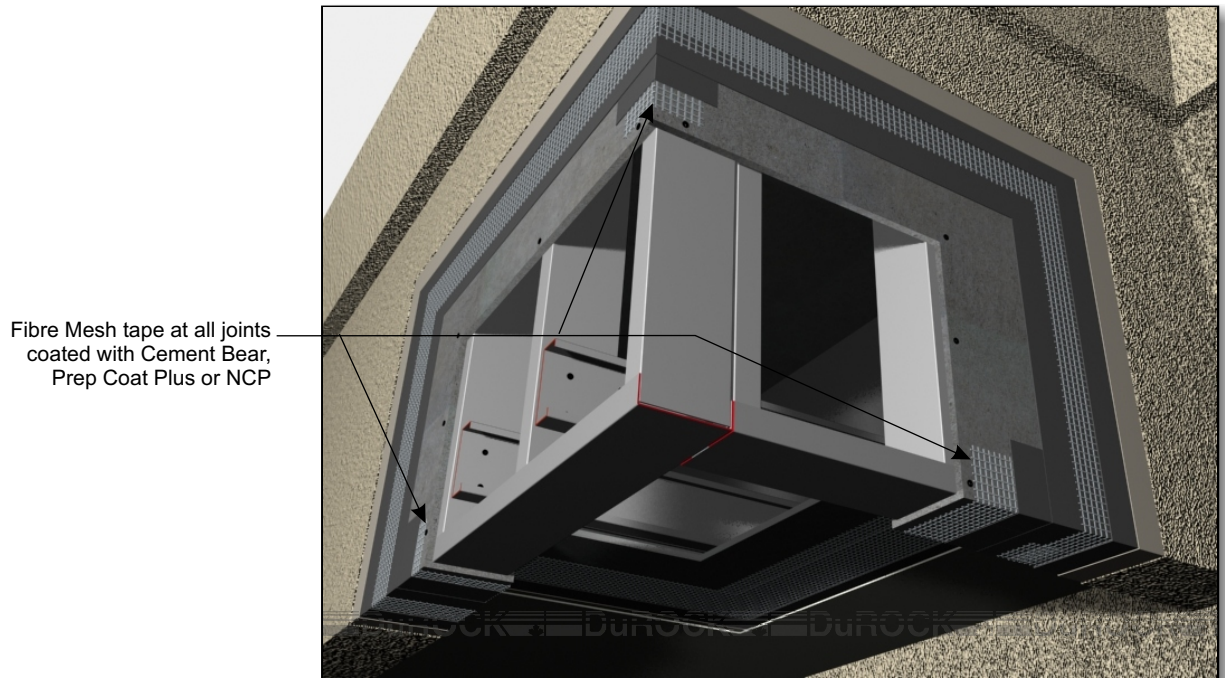

DuROCK DEFS

Direct Applied Exterior Finish System

DuROCK DEFS for Soffits

DEFS (01)
DEFS APPLICATION AT SOFFIT

DuROCK DEFS
Direct-Applied Exterior Finish System

DuROCK
 ARCHITECTURAL FINISHING SYSTEMS

DEFS (02)
DEFS APPLICATION AT CANOPY PROJECTION (VIEW A)

(* by others)

DEFS (02A)
DEFS APPLICATION AT CANOPY PROJECTION (VIEW B)