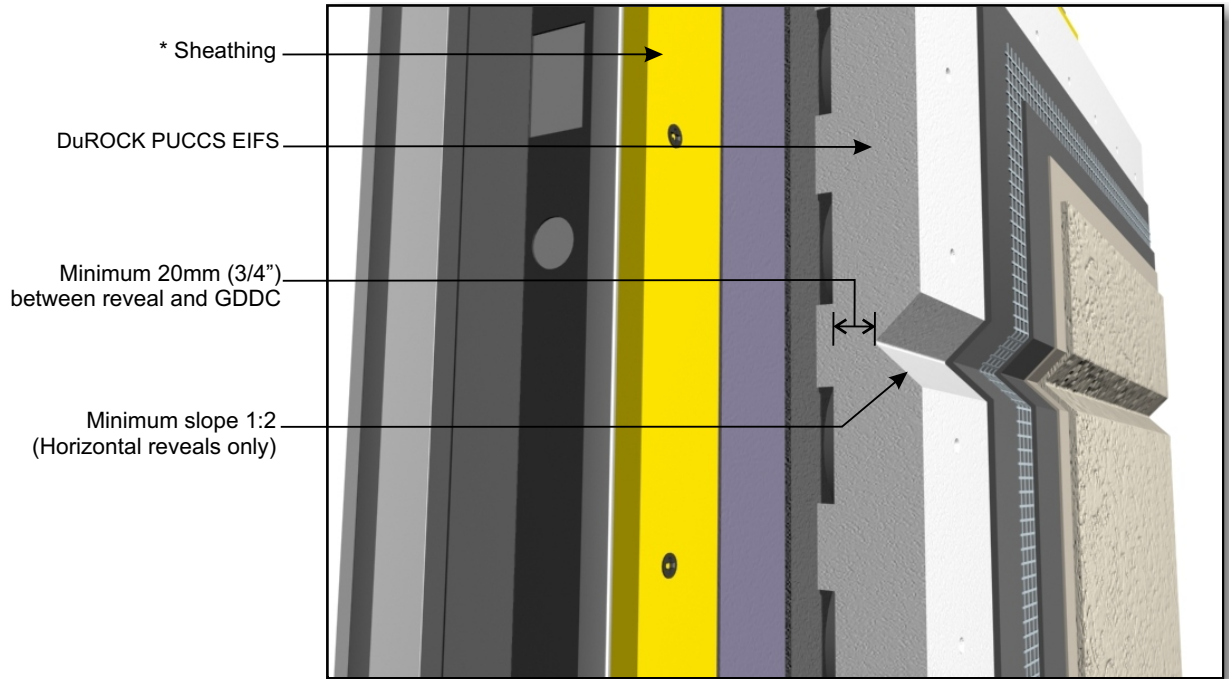

DuROCK PUCCS EIFS

Exterior Insulation Finish System for Commercial and High Rise Construction

DuROCK
 ARCHITECTURAL FINISHING SYSTEMS

CHRC D15, AESTHETIC REVEAL (TYPE A)

CHRC D15-A, AESTHETIC REVEAL (TYPE B)