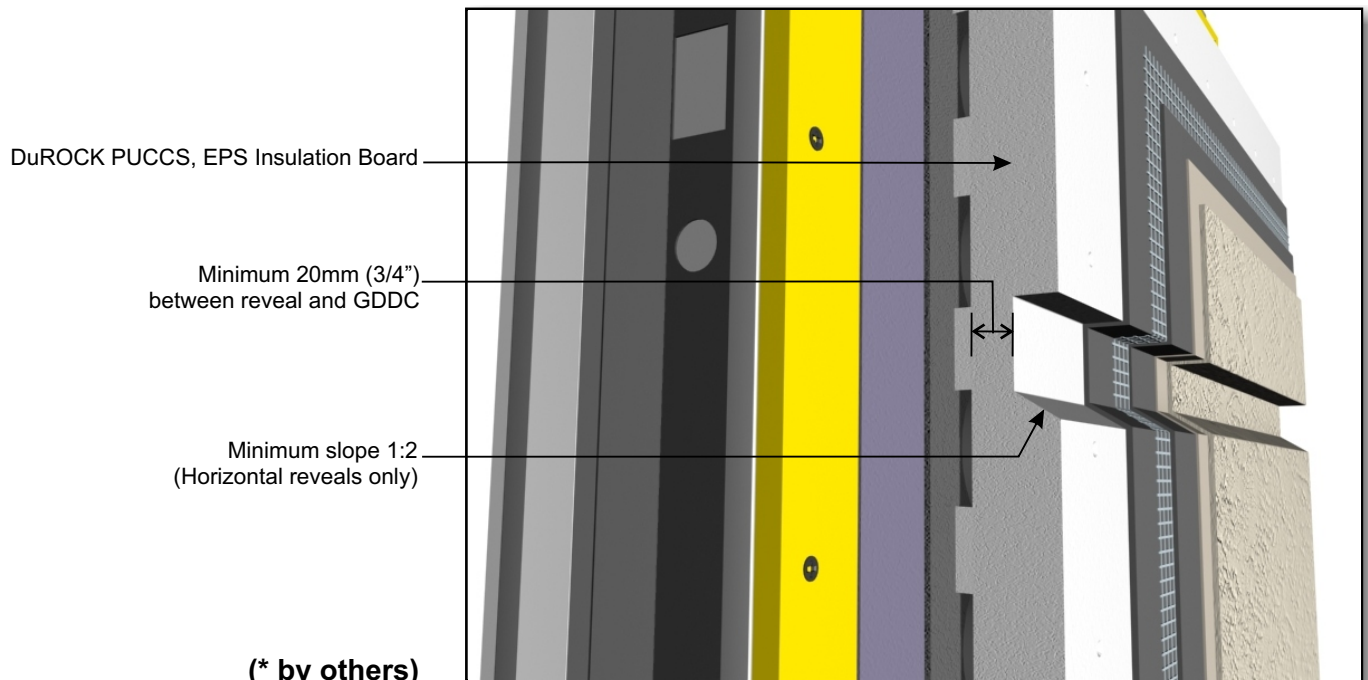

DuROCK PUCCS EIFS

Exterior Insulation Finish System for Commercial and High Rise Construction

DuROCK
 ARCHITECTURAL FINISHING SYSTEMS

CHRC D15, AESTHETIC REVEAL (TYPE A)

CHRC D15-A, AESTHETIC REVEAL (TYPE B)