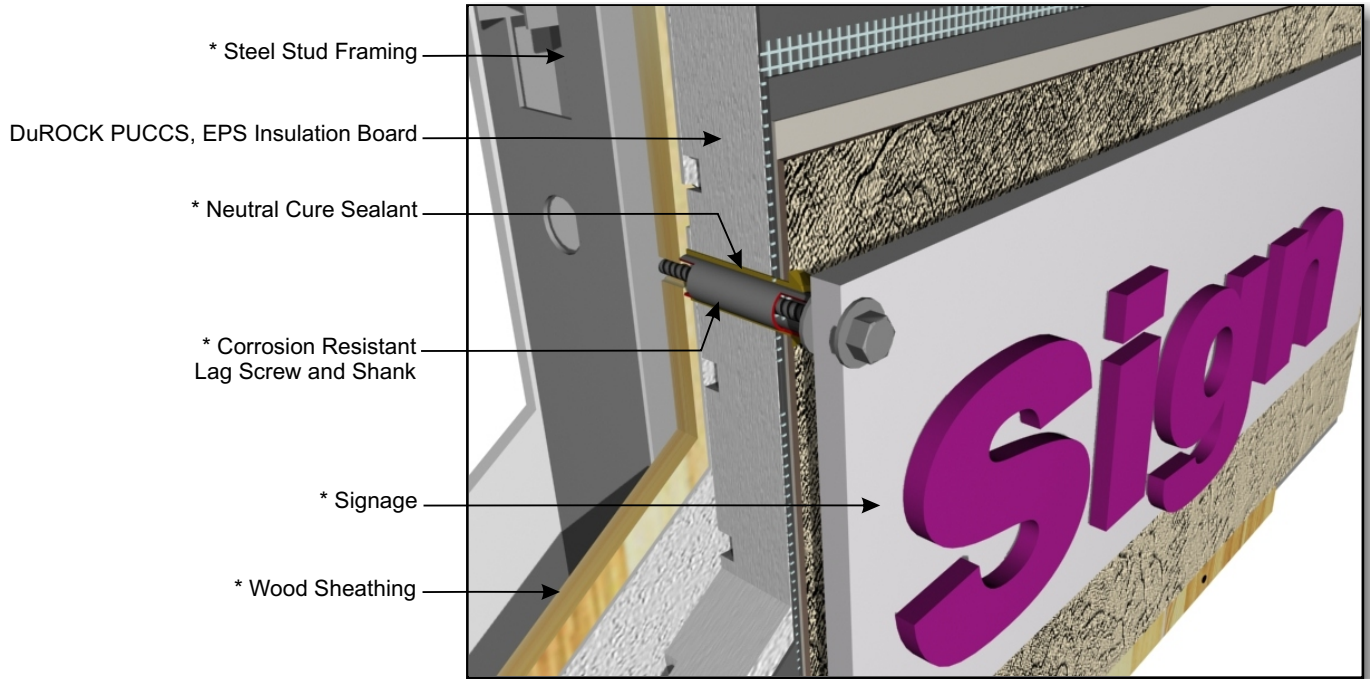

DuROCK PUCCS EIFS

Exterior Insulation Finish System for Commercial and High Rise Construction

DuROCK
 ARCHITECTURAL FINISHING SYSTEMS

CHRC D14, SIGNAGE ATTACHMENT

CHRC D14-A, DOWN SPOUT ATTACHMENT