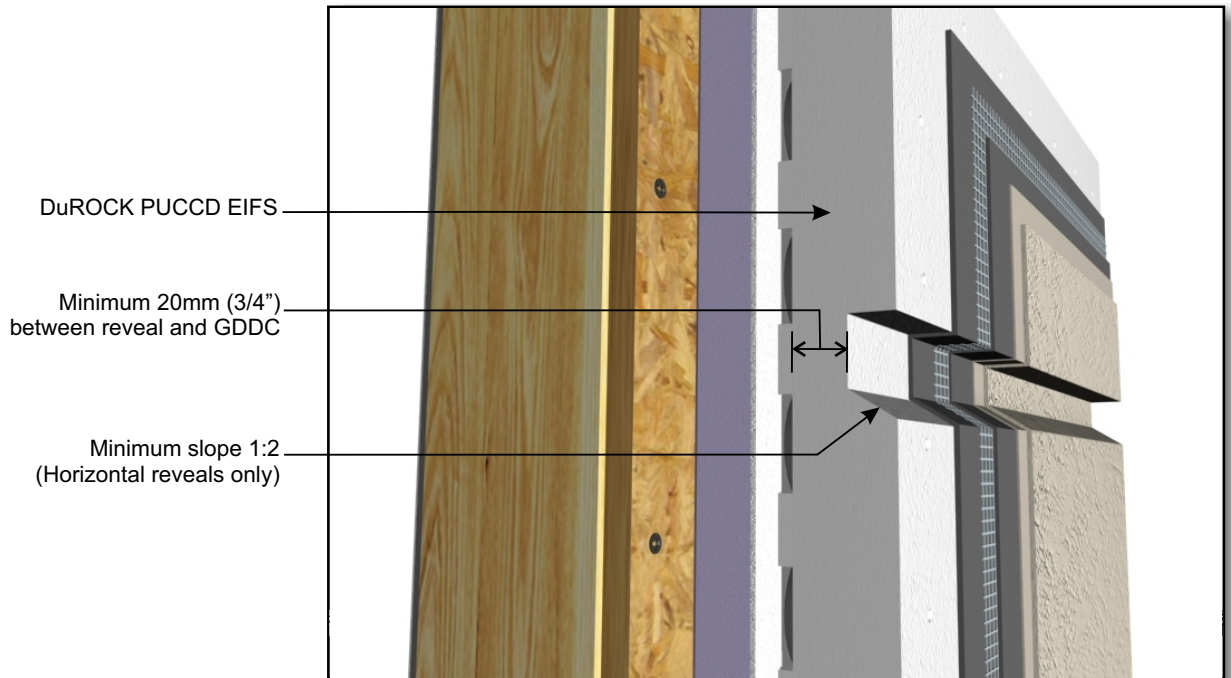

DuROCK PUCCS EIFS

Exterior Insulation Finish System for Low Rise Residential Construction

DuROCK
 ARCHITECTURAL FINISHING SYSTEMS

PUCCS-LRRC (17)
AESTHETIC REVEAL (TYPE A)

(* by others)

PUCCS-LRRC (17A)
AESTHETIC REVEAL (TYPE B)