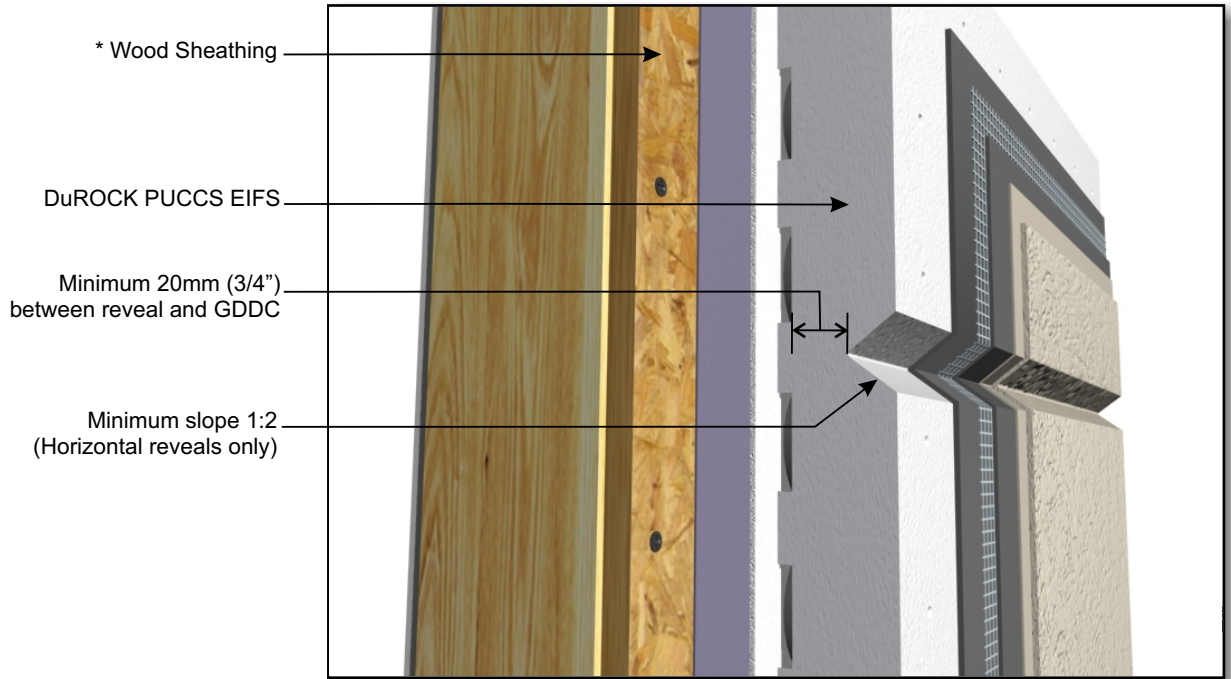

DuROCK PUCCS EIFS

Exterior Insulation Finish System for Low Rise Residential Construction

DuROCK
 ARCHITECTURAL FINISHING SYSTEMS

PUCCS-LRRC (17)
AESTHETIC REVEAL (TYPE A)

(* by others)

PUCCS-LRRC (17A)
AESTHETIC REVEAL (TYPE B)