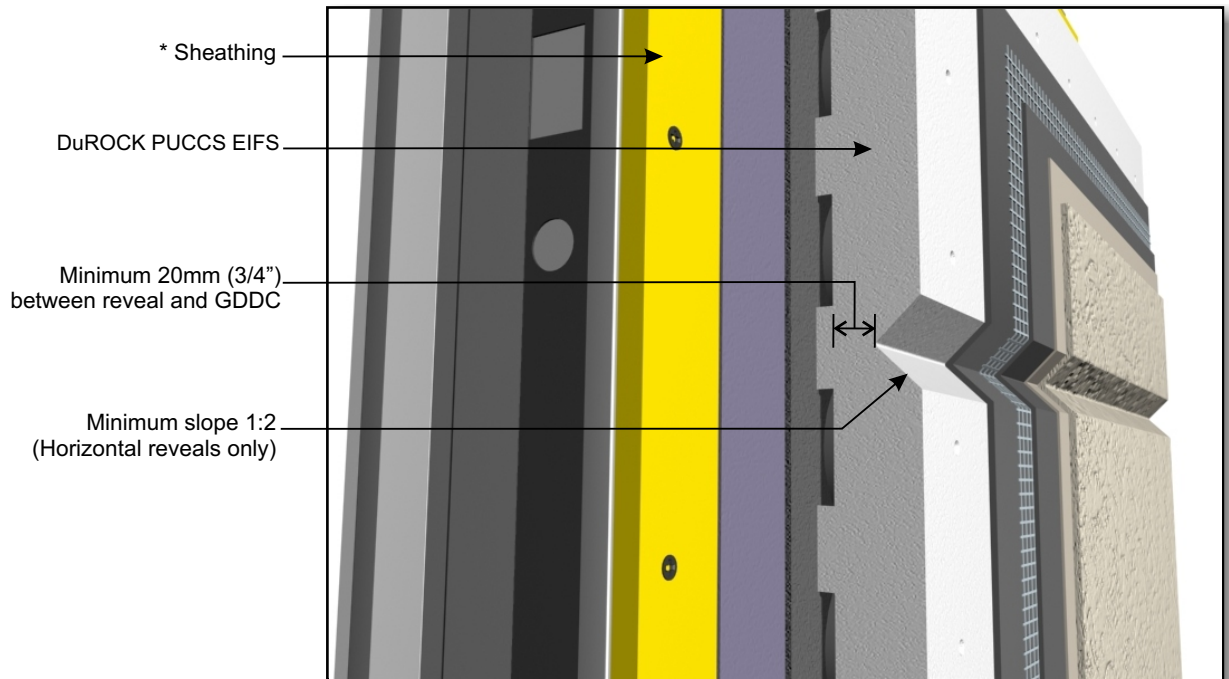

## Exterior Insulation Finish System for Commercial and High Rise Construction

**DuROCK**  
 ARCHITECTURAL FINISHING SYSTEMS

**CHRC D15, AESTHETIC REVEAL (TYPE A)**

**CHRC D15-A, AESTHETIC REVEAL (TYPE B)**