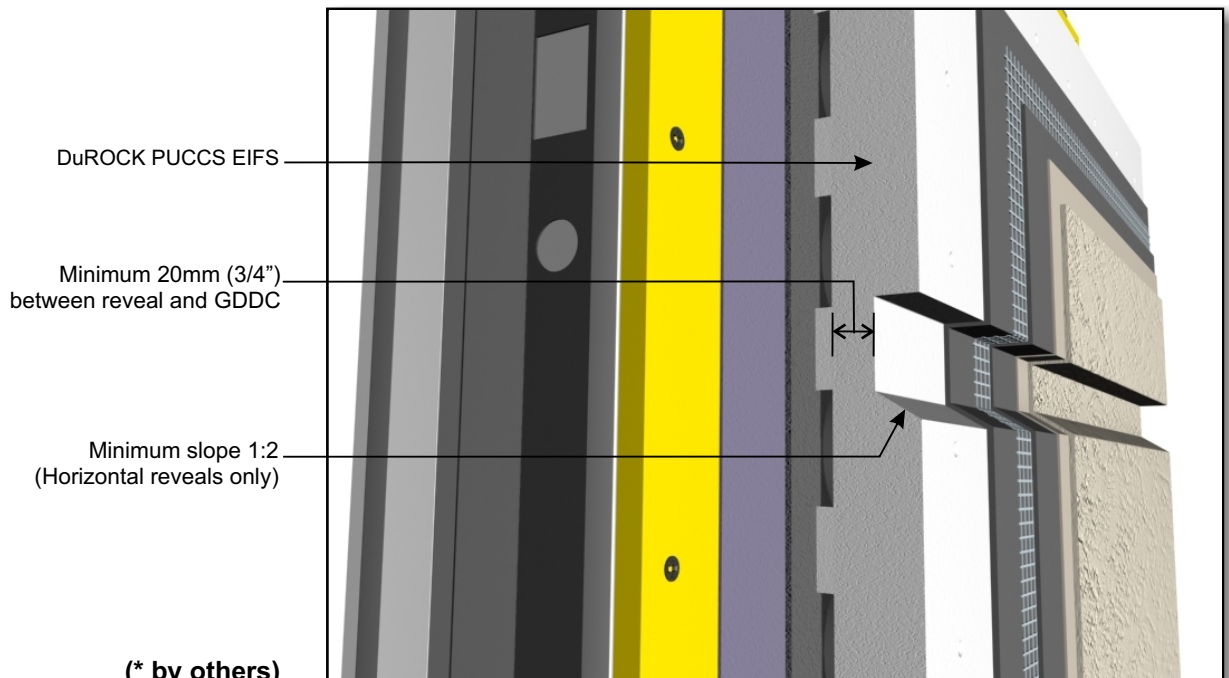

## Exterior Insulation Finish System for Commercial and High Rise Construction

**DuROCK**  
 ARCHITECTURAL FINISHING SYSTEMS

**CHRC D15, AESTHETIC REVEAL (TYPE A)**

**CHRC D15-A, AESTHETIC REVEAL (TYPE B)**