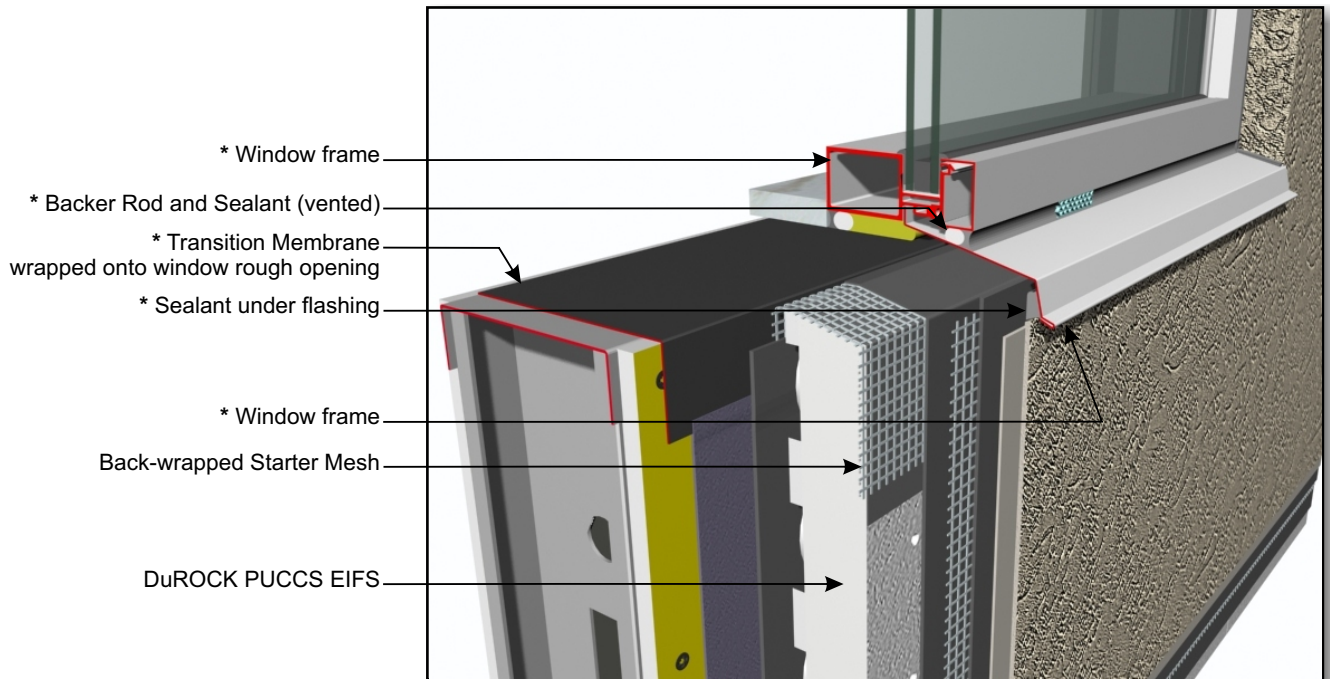

DuROCK PUCCS EIFS

Exterior Insulation Finish System for Commercial and High Rise Construction

DuROCK
 ARCHITECTURAL FINISHING SYSTEMS

CHRC D03, WINDOW SILL

CHRC D04, WINDOW JAMB