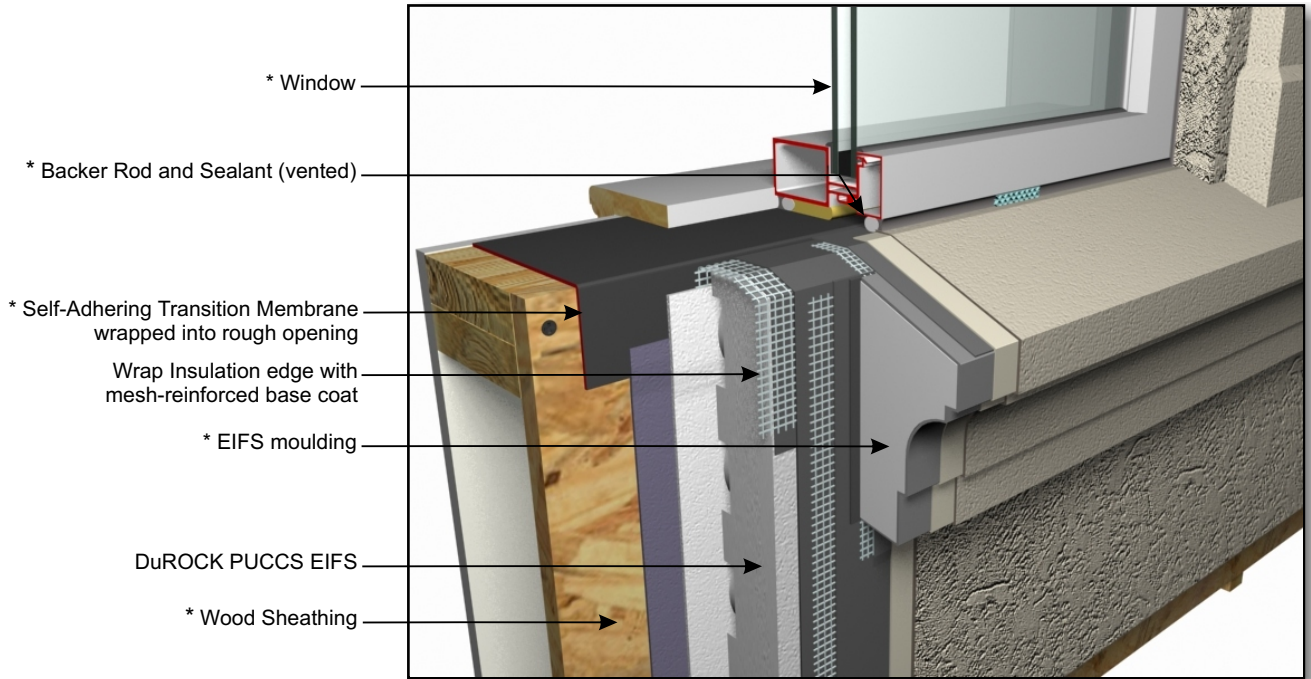

DuROCK PUCCS EIFS

Exterior Insulation Finish System for Low Rise Residential Construction

DuROCK
 ARCHITECTURAL FINISHING SYSTEMS

PUCCS-LRRC (03)
WINDOW SILL

(* by others)

PUCCS-LRRC (04)
WINDOW JAMB